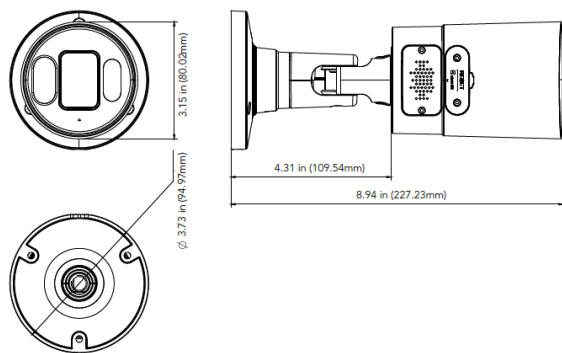

Dimension

VVK-NUB41F

Specification

Camera	
Imaging Device	1/1.8" Progressive CMOS
Resolution	Main Stream : 2688x1520, 2304x1296, 1920x1080 Sub Stream :1920x1080, 1280x720, 640 x 480 Mobile Stream: 640x480, 320x240
Max. Framerate	Main Stream: Max. 30fps/25fps(60Hz/50Hz) Sub Stream: Max. 30fps/25fps (60Hz/50Hz) Mobile Stream : Max. 30fps/25fps (60Hz/50Hz)
Min. Illumination	Color : 0.0005lux @ F1.0(AGC on)
Lens	
Focal Length	2.8mm Fixed
Angular Field of View	Horizontal: 112°, Vertical: 61°, Diagonal: 134°
Min. Object Distance	3.28ft (1M)
Operational	
Alarm I/O	N/A
Alarm Triggers	Motion, Sound Detection Warning Light, Siren, Notofication vis E-mail, Image file upload vis FTP, Video file upload via FTP, Image file upload to Cloud (Drobox), Video file upload to Cloud (Dropbox), Micro SD recording at event triggered, Event Push via HTTP / UDP,
Alarm Events	
Audio In	Built-in MIC
Audio Out	Built-in Speaker
IR Viewable Length	No IR / White LED Max. 25M
Network	
Ethemet	RJ45(10/100BASE-T)
Video Compression	H.265+/H.265 Main Profile, H.264+/H.264 High Profile, MJPEG(Sub Stream Only)
Audio Compression	G.711a / G.711u
Bitrate Control	CBR or VBR (256Kbps ~ 8Mbps)
Protocol	TCP/IP, HTTP, DHCP, DNS, DDNS, RTP/RTSP, SMTP, NTP, UPnP, SNMP, HTTPS, FTP
Security	Login Authentication, IP Address Filtering, User access log
General	
Webpage Language	English, Korean
Edge Storage	Micro SD/SDHC/SDXC Slot (256GB)
Memory	N/A
Environmental & Electrical	
Operating Temperature	-30 ~ +55°C
Certification	IP67
Input Voltage	PoE(IEEE802.3at) /12VDC
Power Consumption	TBD
Mechanical	
Color / Material	White / Metal
Product Dimensions / Weight	TBD