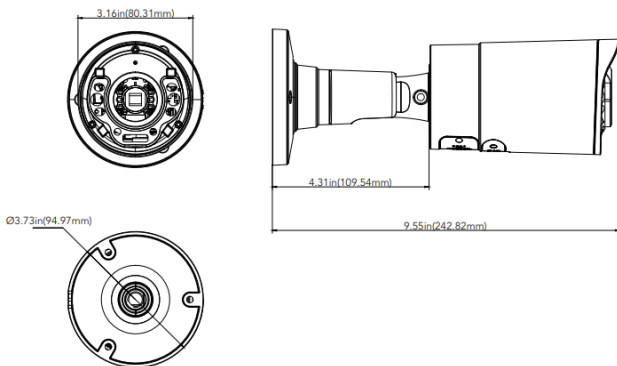

## Dimension

### Specification

<b>Camera</b>	
Imaging Device	1/2.8" Progressive CMOS
Resolution	Main Stream : 3840x2160, 3072x1728, 2592x1944, 2592x1520, 2304x1296, 920x1080, 1280x960, 1280x720
	Sub Stream : 1280x720, 640 x 480
	Mobile Stream: 640x480
Min. Illumination	Color : 0.007lux @ F1.0(AGC on), B/W 0 Lux (IR LED on)
<b>Lens</b>	
Focal Length	2.0mm Fixed
Max. Aperture Ratio	F2.4
Angular Field of View	Horizontal: 180°, Vertical: 91°, Diagonal: 180°
Min. Object Distance	1.96ft (0.6M)
Focus Control	N/A
Lens Type	Fixed(M12)
<b>Operational</b>	
Alarm I/O	N/A
Alarm Triggers	Motion, Sound Detection
Alarm Events	Warning Light, Siren, Notification vis E-mail, Image file upload vis FTP, Video file upload via FTP, Image file upload to Cloud (Drobox)
	Video file upload to Cloud (Dropbox), Micro SD recording at event triggered, Event Push via HTTP / UDP
Audio In	Built-in MIC
Audio Out	Built-in Speaker
IR Viewable Length	Max. 25M / White Light LED Max.15M
<b>Network</b>	
Video Compression	H.265+/H.265 Main Profile, H.264+/H.264 High Profile, MJPEG(Sub Stream Only)
Audio Compression	G.711a / G.711u
Bitrate Control	CBR or VBR (256Kbps ~ 16Mbps)
Protocol	TCP/IP, HTTP, DHCP, DNS, DDNS, RTP/RTSP, SMTP, NTP, UPnP, SNMP, HTTPS, FTP
Application Programming Interface	ONVIF Profile S/G/T, REST API
<b>General</b>	
Webpage Language	English, Korean
Edge Storage	Micro SD/SDHC/SDXC Slot (256GB)
<b>Environmental &amp; Electrical</b>	
Operating Temperature	-30 ~ +55°C
Certification	IP67
Input Voltage	PoE(IEEE802.3at) /12VDC
Power Consumption	Max. 12W
<b>Mechanical</b>	
Color / Material	White / Metal
Product Dimensions / Weight	151.3mm x 74.1mm x 74.1mm / 388g