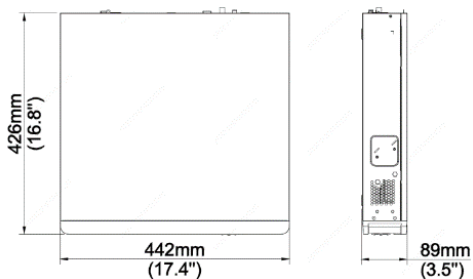

Dimension

Specification

Model		UNT-S1604X
IP Camera	Input	16ch
	Incoming Bandwidth	320Mbps
	Protocol	ONVIF
Operating System		Embedded Linux
Display	Monitor	2 HDMI, 1 VGA, Dual Monitor
	Output Resolution	HDMI1/VGA: 1920x1080, 1280x1024, 1280x720, HDMI2: 4K (3840x2160), 1920x1080, 1280x1024, 1280x720
	Split Screen	1, 4, 6, 9, 10, 13, 16, 25, 36, 64
Recording	Decoding Format	H.265 / H.264
	Resolution	12MP/8MP/6MP/5MP/4MP/3MP/1080p/960p/720p/D1/CIF
	Mode	Continuous, Event (Motion, Alarm, Schedule), Emergency
Search/ Playback	Playback Speed	x1, x2, x4, x8, x16, x32, x64
	Search Mode	Calendar, Event, Thumbnail, Bookmark, Zoom
	Simultaneous Playback	16ch@1080p, 4ch@4k
HDD	Internal	4 SATA (Up to 4 HDD, 96TB)
	External	1 eSATA
Backup	Method	USB or Network Support
	Function	Private Player support & Password Encryption
Audio	Input/Output	1CH RCA In / Out
	Function	Two-way audio
Network	Protocol	TCP/IP, UDP, DHCP, HTTP, NTP, SMTP, RTP, RTSP, ONVIF
	Viewer Program	CMS, Mobile Viewer (iOS, Android)
	Max Remote Users	25
	Outgoing bandwidth	320Mbps
Interface	LAN	2 RJ-45 10M/100M/1000M Ethernet 16 Poe ports (optional)
	SERIAL	1 x RS485, 1 x RS232
	USB	Front panel: 2 x USB2.0 Rear panel: 1 x USB3.0
	Alarm In/Out	In : 16ch, Out : 4ch
Power Supply		100~240V AC/50Hz
Power Consumption		≤ 25 W (Without HDD)
Working Temperature		-10°C ~ + 55°C
Working Humidity		10% ~ 90%
Dimension (WxHxD)		442mm x426mm x 89mm
Weight (without HDD)		≤ 5.7 Kg (Without HDD)