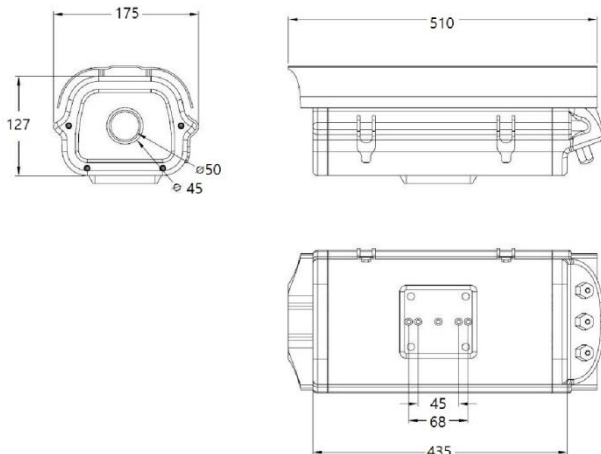

## Feature

- 1/2.8" 2M Sony Image Sensor IMX291
- 2.8~12mm or 5-50mm DC Auto Iris Filter Removable
- Digital Noise Reduction -2D,3D
- WDR
- Privacy Zone
- Motion Detection
- D-fog
- High power Infrared LED x 16pcs (740nm )
- ONVIF Profile S
- Motorized Zoom Lens

## Dimension

## Specification

Camera	
Image Sensor	1/2.8" 2M Sony Image Sensor IMX291
Effective Pixels	1945(H) × 1097(V), 2.13 Mega Pixels
Scanning System	Progressive Scan
Privacy Mask	On / Off (4 Area Selection )
Motion Detection	On / Off
Electronic Shutter	Automatic: Min. Manual: Min. 1/30 sec ~ Max. 1/30,000 sec
Language	•Korean •English •Japanese •French •Germany
IR LED	High Power IR LED(740nm) × 16pcs
WDR	DOL True-WDR
White Balance	Manual / Auto / Daylight / Cloudy / Tungsten / Sunset
Visibility Range	30~40M
Lens Type	2.8~12mm or 5~50mm Mega Pixel Lens
Power Supply	AC220V
Power Consumption	Max.60W
Operating Temp.	-10 °C ~ +50 °C
Operating Humidity	Less than 90%
Dimension	175(W) × 127(H) x 510(D)mm
Weight	Approx. 4,100(g)

## Video

Resolution	1920x1080(Full-HD),1280x720(HD), 1024x576,768x432,704x392, 640x360,384x216
Max. Frame rate	Up to 30fps@1920x1080p
Video Compression	H265, H264, Motion JPEG