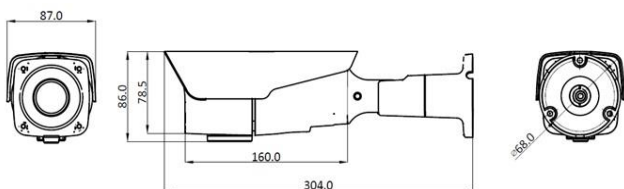

H.265 2M IP IR BULLET CAMERA VVK-NB242VZIR

Feature

- 1/2.8" 2M Sony Image Sensor IMX307
- 2.8~12mm DC Auto Iris Filter Removable
- Motorized Zoom Lens
- Digital Noise Reduction -2D,3D
- WDR
- Privacy Zone
- Motion Detection
- D-fog
- IR LED 42PCS(850nm)
- PoE support IEEE802.3af
- ONVIF Profile S

Dimension

Specification

Camera	
Image Sensor	1/2.8" 2M Sony Image Sensor IMX307
Effective Pixels	1945(H) × 1097(V), 2.13 Mega Pixels
Scanning System	Progressive Scan
Privacy Mask Function	On / Off (4 Area Selection)
Motion Detection	On / Off
Electronic Shutter	Automatic: Min. Manual: Min. 1/30 sec ~ Max. 1/30,000 sec
Language	•ENGLISH •KOREA •JAPANESE •FRENCH •GERMANY
IR LED	Visible 5mm Diameter(850nm) × 42pcs
WDR	DOL True-WDR
White Balance	Manual / Auto / DayLight / Cloudy / Tungsten Sunset
Visibility Range	Outdoor 30M
Lens Type	2.8~12mm DC Auto Iris Filter Removable
Power Supply	DC 12V ± 10% / 1.0A
Power Consumption	DC 12V / 650mA
Operating Temp.	-10 °C ~ +50 °C
Operating Humidity	90%
Dimension	71(W) × 69(H) x 160(D)mm
Weight	Approx. 920(g)

Hardware

Ethernet Interface	RJ-45 (10/100 BASE-T)
PoE Support	IEEE 802.3af

Alarm(Optional)

In / Out	1 TTL inputs and 1 TTL output
----------	-------------------------------

Video

Resolution	1920x1080(Full-HD),1280x720(HD), 1024x576,768x432,704x392, 640x360,384x216
Max. Framerate	Up to 30fps@1920x1080p
Video Compression	H265, H264, Motion JPEG